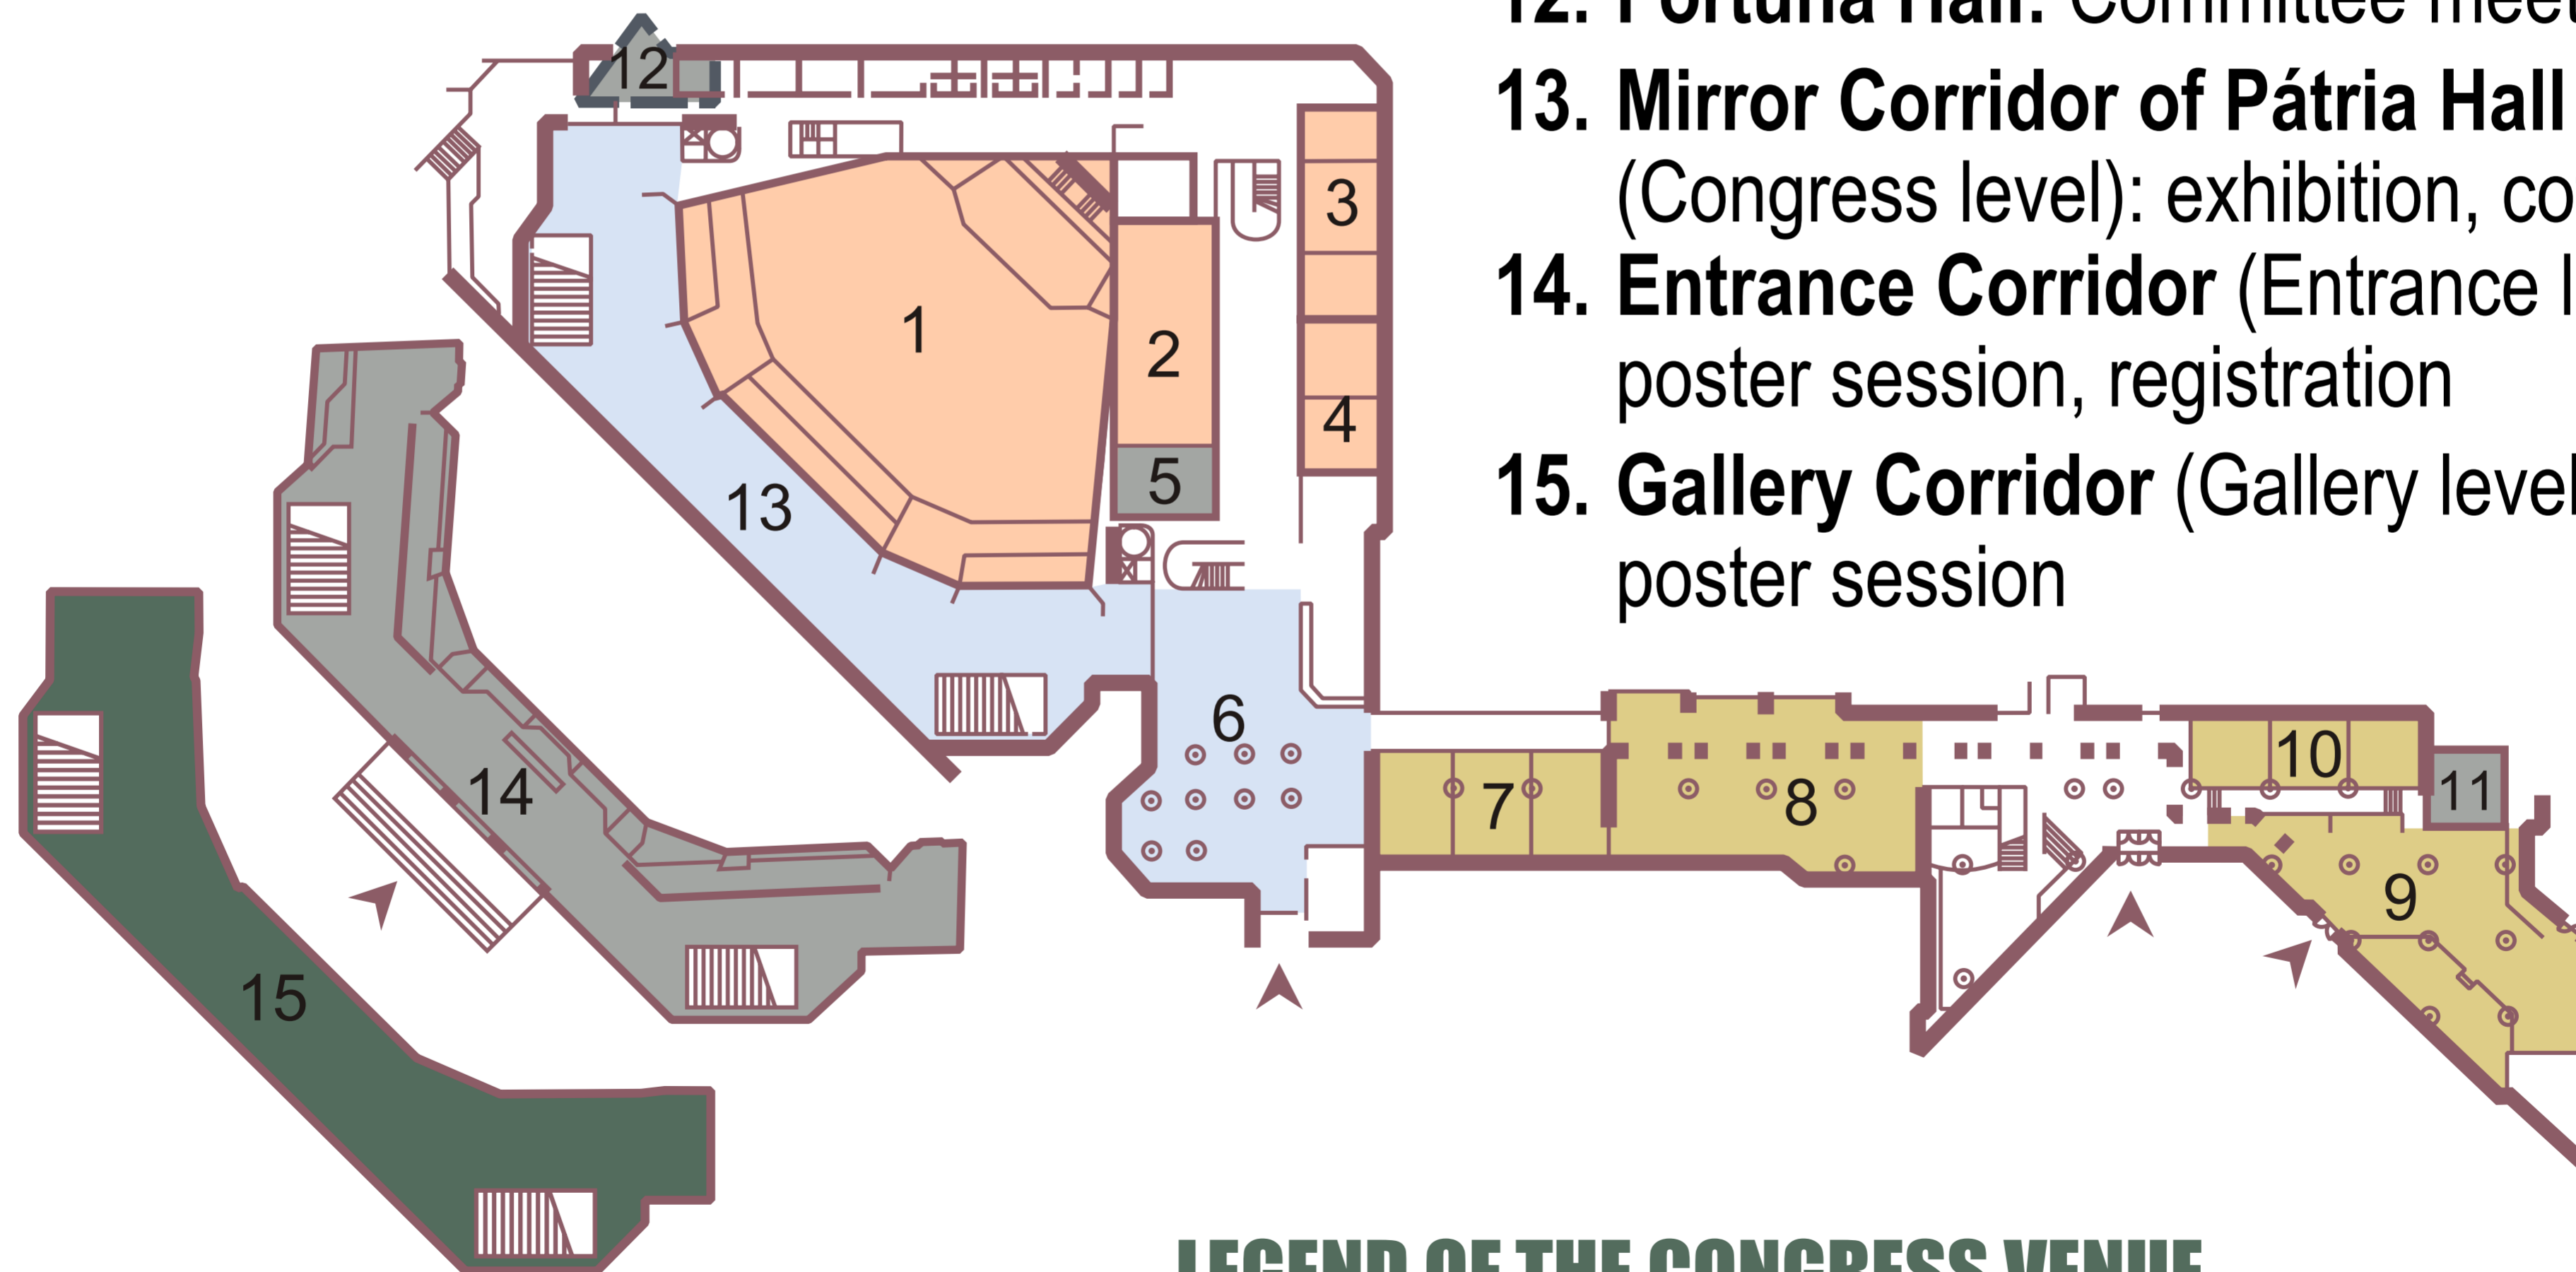

1. **Pátria Hall:** Plenary and parallel sessions
2. **Bartók II. Hall:** Parallel sessions
3. **Lehár Hall:** Parallel sessions
4. **Brahms Hall:** Parallel sessions
5. **Bartók I. Hall:** File upload room

6. **Aula:** exhibition, coffee break, lunch
7. **Liszt Hall:** lunch
8. **Arcade:** lunch
9. **Côte Jardin Restaurant:** lunch
10. **Mozart Hall:** lunch
11. **Strauss Hall:** Committee meeting room
12. **Fortuna Hall:** Committee meeting room
13. **Mirror Corridor of Pátria Hall**
(Congress level): exhibition, coffee break
14. **Entrance Corridor (Entrance level):**
poster session, registration
15. **Gallery Corridor (Gallery level):**
poster session

LEGEND OF THE CONGRESS VENUE